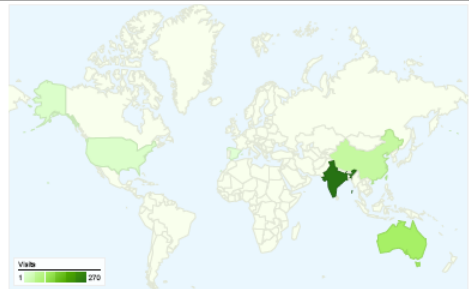

## Site Usage

417 Visits

35.01% Bounce Rate

1,091 Pageviews

00:02:41 Avg. Time on Site

2.62 Pages/Visit

23.02% % New Visits

## Visitors Overview

## Traffic Sources Overview

- Direct Traffic  
244.00 (58.51%)
- Search Engines  
123.00 (29.50%)
- Referring Sites  
50.00 (11.99%)

## 417 visits came from 10 countries/territories

Site Usage						
Visits	Pages/Visit	Avg. Time on Site	% New Visits	Bounce Rate		
<b>417</b> % of Site Total: 100.00%	<b>2.62</b> Site Avg: 2.62 (0.00%)	<b>00:02:41</b> Site Avg: 00:02:41 (0.00%)	<b>23.26%</b> Site Avg: 23.02% (1.04%)	<b>35.01%</b> Site Avg: 35.01% (0.00%)		
Country/Territory	Visits	Pages/visit	Avg. Time on Site	% New Visits	Bounce Rate	
India	270	2.39	00:01:47	20.74%	33.70%	
Australia	89	2.90	00:04:35	13.48%	41.57%	
China	43	3.70	00:04:34	39.53%	27.91%	
United States	9	2.11	00:02:24	66.67%	33.33%	
Spain	1	3.00	00:05:14	100.00%	0.00%	
South Africa	1	1.00	00:00:00	100.00%	100.00%	
Venezuela	1	1.00	00:00:00	100.00%	100.00%	
Russia	1	1.00	00:00:00	100.00%	100.00%	
Switzerland	1	2.00	00:02:09	100.00%	0.00%	