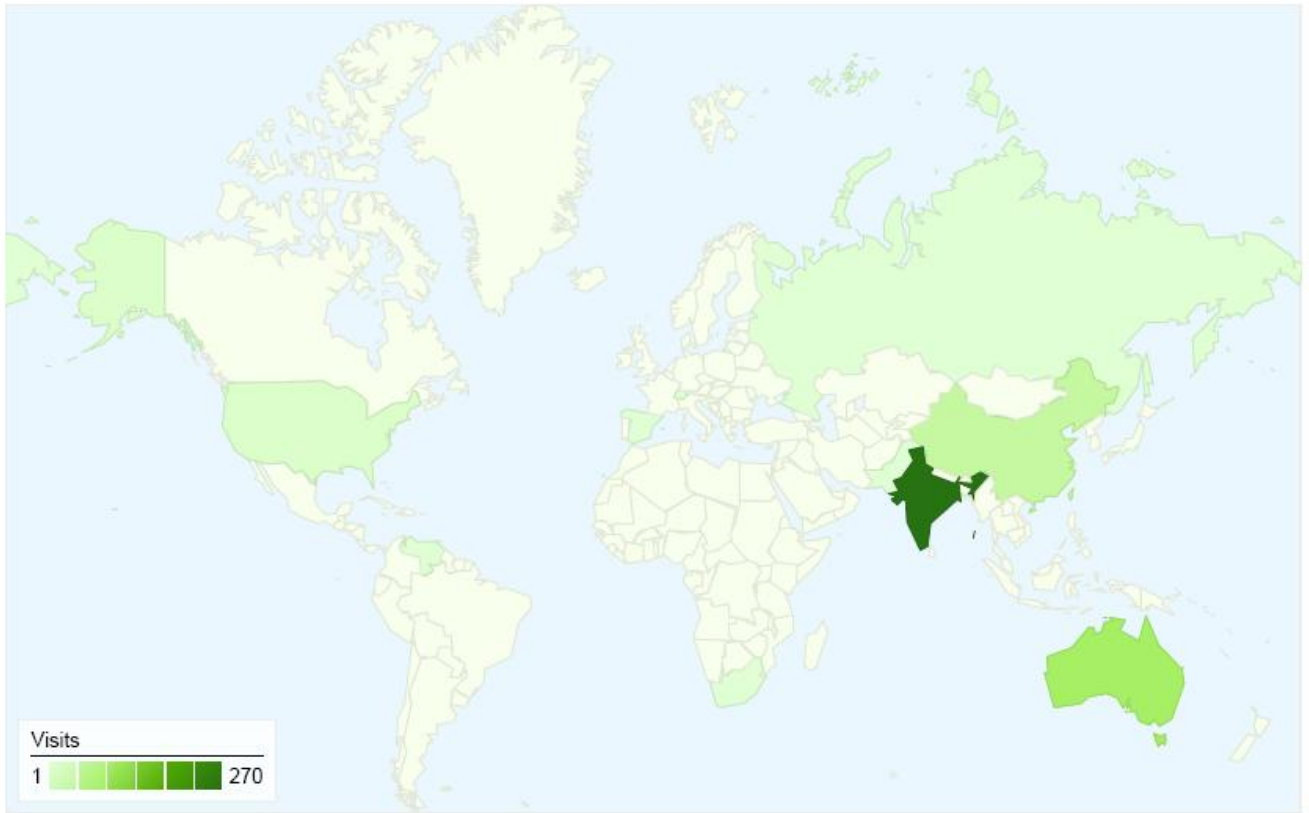

Traffic Sources Overview

Apr 3, 2010 - May 3, 2010

Comparing to: Site

All traffic sources sent a total of 417 visits

 **58.51%** Direct Traffic

 **11.99%** Referring Sites

 **29.50%** Search Engines

- **Direct Traffic**
244.00 (58.51%)
- **Search Engines**
123.00 (29.50%)
- **Referring Sites**
50.00 (11.99%)

Top Traffic Sources

Sources	Visits	% visits	Keywords	Visits	% visits
(direct) ((none))	244	58.51%	furniture	81	65.85%
google (organic)	86	20.62%	tables	19	15.45%
	31	7.43%	pinewood	18	14.63%
bing (organic)	19	4.56%	chairs	1	0.81%
search (organic)	18	4.32%		1	0.81%

417 visits came from 10 countries/territories

Site Usage						
Visits	Pages/Visit	Avg. Time on Site	% New Visits	Bounce Rate		
417 % of Site Total: 100.00%	2.62 Site Avg: 2.62 (0.00%)	00:02:41 Site Avg: 00:02:41 (0.00%)	23.26% Site Avg: 23.02% (1.04%)	35.01% Site Avg: 35.01% (0.00%)		
Country/Territory	Visits	Pages/visit	Avg. Time on Site	% New Visits	Bounce Rate	
India	270	2.39	00:01:47	20.74%	33.70%	
Australia	89	2.90	00:04:35	13.48%	41.57%	
China	43	3.70	00:04:34	39.53%	27.91%	
United States	9	2.11	00:02:24	66.67%	33.33%	
Spain	1	3.00	00:05:14	100.00%	0.00%	
South Africa	1	1.00	00:00:00	100.00%	100.00%	
Venezuela	1	1.00	00:00:00	100.00%	100.00%	
Russia	1	1.00	00:00:00	100.00%	100.00%	
Switzerland	1	2.00	00:02:09	100.00%	0.00%	