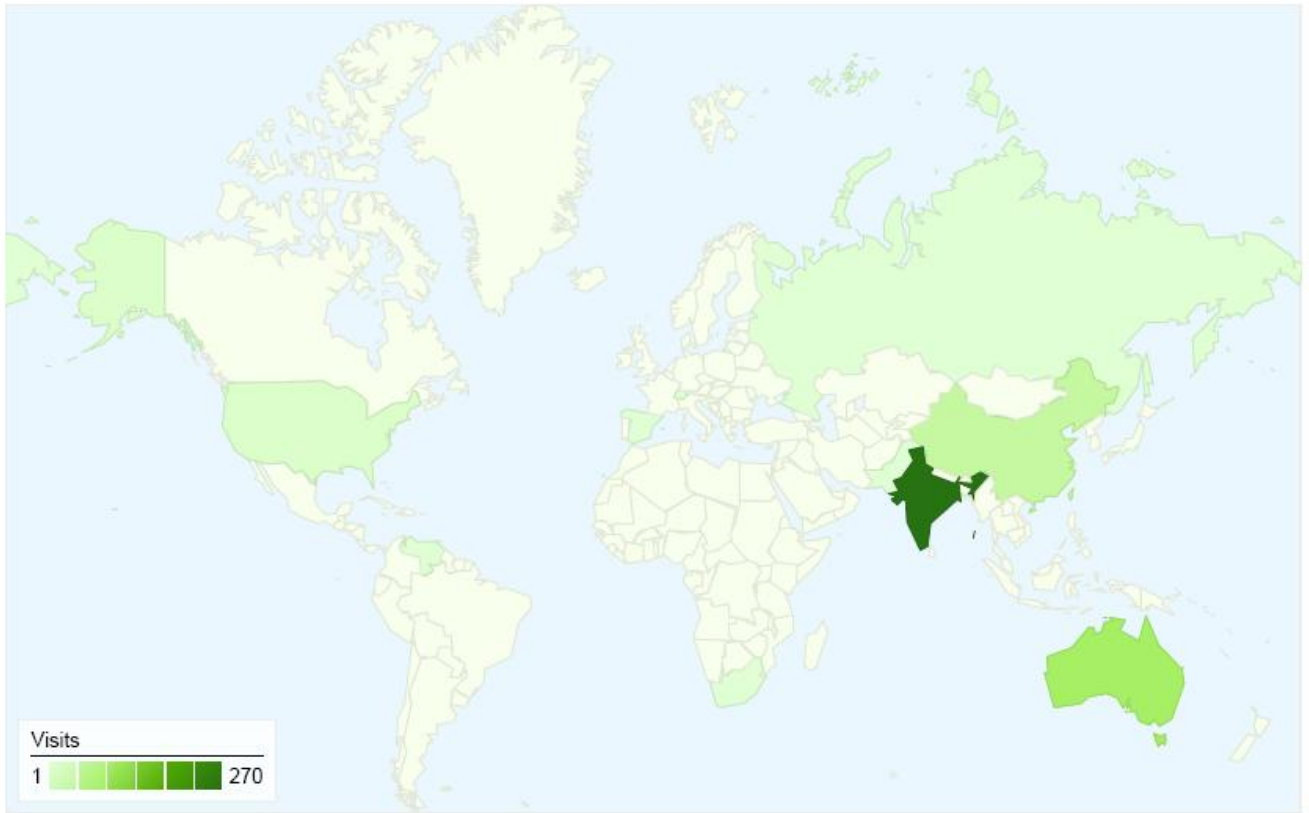

# Traffic Sources Overview

Apr 3, 2010 - May 3, 2010

Comparing to: Site

All traffic sources sent a total of 417 visits

 **58.51%** Direct Traffic

 **11.99%** Referring Sites

 **29.50%** Search Engines

- **Direct Traffic**  
244.00 (58.51%)
- **Search Engines**  
123.00 (29.50%)
- **Referring Sites**  
50.00 (11.99%)

## Top Traffic Sources

Sources	Visits	% visits	Keywords	Visits	% visits
(direct) ((none))	244	58.51%	<b>furniture</b>	81	65.85%
google (organic)	86	20.62%	<b>tables</b>	19	15.45%
	31	7.43%	<b>pinewood</b>	18	14.63%
bing (organic)	19	4.56%	<b>chairs</b>	1	0.81%
search (organic)	18	4.32%		1	0.81%

## 417 visits came from 10 countries/territories

Site Usage						
Visits	Pages/Visit	Avg. Time on Site	% New Visits	Bounce Rate		
<b>417</b> % of Site Total: 100.00%	<b>2.62</b> Site Avg: 2.62 (0.00%)	<b>00:02:41</b> Site Avg: 00:02:41 (0.00%)	<b>23.26%</b> Site Avg: 23.02% (1.04%)	<b>35.01%</b> Site Avg: 35.01% (0.00%)		
Country/Territory	Visits	Pages/visit	Avg. Time on Site	% New Visits	Bounce Rate	
India	270	2.39	00:01:47	20.74%	33.70%	
Australia	89	2.90	00:04:35	13.48%	41.57%	
China	43	3.70	00:04:34	39.53%	27.91%	
United States	9	2.11	00:02:24	66.67%	33.33%	
Spain	1	3.00	00:05:14	100.00%	0.00%	
South Africa	1	1.00	00:00:00	100.00%	100.00%	
Venezuela	1	1.00	00:00:00	100.00%	100.00%	
Russia	1	1.00	00:00:00	100.00%	100.00%	
Switzerland	1	2.00	00:02:09	100.00%	0.00%	