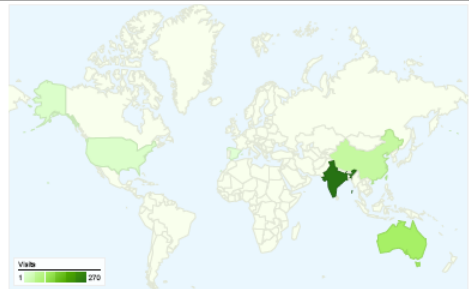

Dashboard

Apr 3, 2010 - May 3, 2010

Comparing to: Site

Site Usage

417 Visits

35.01% Bounce Rate

1,091 Pageviews

00:02:41 Avg. Time on Site

2.62 Pages/Visit

23.02% % New Visits

Visitors Overview

Map Overlay

Traffic Sources Overview

- Direct Traffic
244.00 (58.51%)
- Search Engines
123.00 (29.50%)
- Referring Sites
50.00 (11.99%)

Content Overview

Traffic Sources Overview

Apr 3, 2010 - May 3, 2010

Comparing to: Site

All traffic sources sent a total of 417 visits

 **58.51%** Direct Traffic

 **11.99%** Referring Sites

 **29.50%** Search Engines

- **Direct Traffic**
244.00 (58.51%)
- **Search Engines**
123.00 (29.50%)
- **Referring Sites**
50.00 (11.99%)

417 visits came from 10 countries/territories

Site Usage						
Visits	Pages/Visit	Avg. Time on Site	% New Visits	Bounce Rate		
417 % of Site Total: 100.00%	2.62 Site Avg: 2.62 (0.00%)	00:02:41 Site Avg: 00:02:41 (0.00%)	23.26% Site Avg: 23.02% (1.04%)	35.01% Site Avg: 35.01% (0.00%)		
Country/Territory	Visits	Pages/visit	Avg. Time on Site	% New Visits	Bounce Rate	
India	270	2.39	00:01:47	20.74%	33.70%	
Australia	89	2.90	00:04:35	13.48%	41.57%	
China	43	3.70	00:04:34	39.53%	27.91%	
United States	9	2.11	00:02:24	66.67%	33.33%	
Spain	1	3.00	00:05:14	100.00%	0.00%	
South Africa	1	1.00	00:00:00	100.00%	100.00%	
Venezuela	1	1.00	00:00:00	100.00%	100.00%	
Russia	1	1.00	00:00:00	100.00%	100.00%	
Switzerland	1	2.00	00:02:09	100.00%	0.00%	